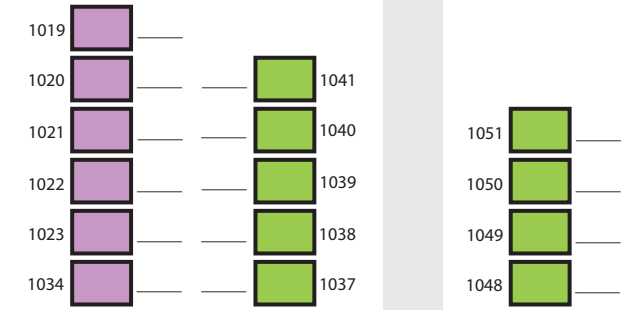

KEY

CODE	SITE SIZE	HOOK-UPS
	24'	NO
	27'	YES
	30'	NO
	34'	NO
	36'	YES
	38'	YES
	40'	YES
	42'	NO
	45'	YES
	45'	NO

- DUMP STATION
- PORTA POTTIES
- PAY PHONE

TO SERVICE GATE

TO MIDWAY