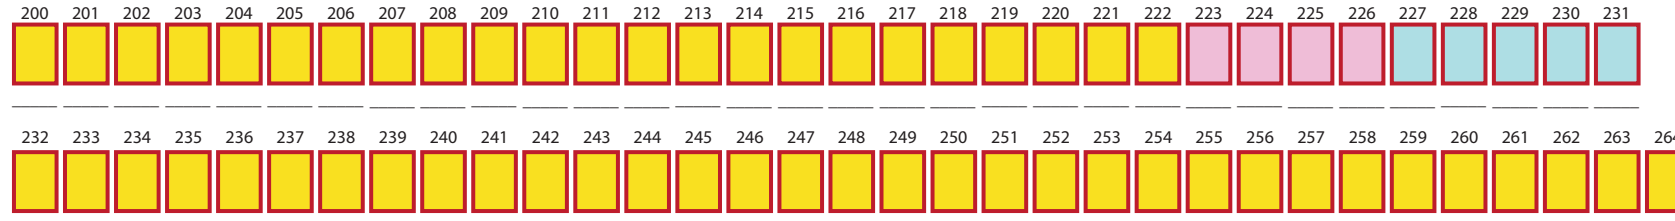

KEY

CODE	SITE SIZE	HOOK-UPS
	24'	NO
	27'	YES
	30'	NO
	34'	NO
	36'	YES
	38'	YES
	40'	YES
	42'	NO
	45'	YES
	45'	NO

- DUMP STATION
- PORTA POTTIES
- PAY PHONE

TO SERVICE GATE

TO MIDWAY